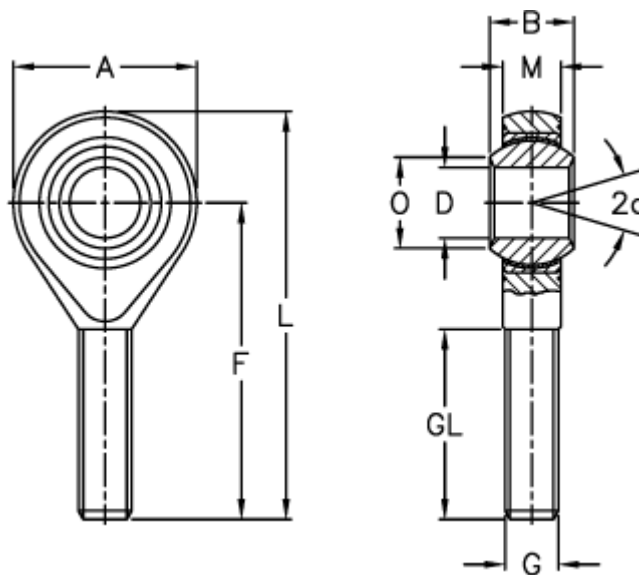

Article number: 54301110

Description: LDK Rod end POS 10EC

Measures

A	= 26	L	= 61
a (degrees)	= 13	M	= 10.50
B	= 14	O	= 12.9
D	= 10	Static load C0 (kN)	= 17.5
Dynamic load C (kN)	= 9.7	Weight (g)	= 54
F	= 48		
g	= M10		
GL	= 29		